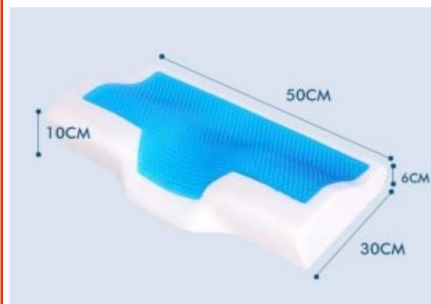

Description : Gel pillow- soap shape

Size : 60x35x11/9cm

Cover: customized cover

Filling : memory foam +gelpad

Package: non-woven bag with insert/PE bag/ Color box

Packing :

Remarks: Price does not include the test cost. Color can be subject to change to buyer request and fabric availability

Item No. EWCL24-8-41

Description : Gel pad memory foam pillow
Size: 60x40x12cm
Cover: 130gsm mesh fabric +blue piping with zipper
Filling : memory foam +gelpad
Package: non-woven bag with insert/PE bag/ Color bog

Item No. EWCL24-8-42

Description : 2-in-1 gel pillow
Size : 60x40x12cm
Gel pad : 52x31cm/45x25cm
Cover: Cooling fabric +bamboo fabric, stitched with piping and zipper
Filling : Memory foam 900g
Package: PE bag/colorbox/non-woven bag

Item No. EWCL24-8-44

Description :Cervical gel pillow-small size
Size : 50X30X10/6CM
Cover: 130gsm white mesh fabric with blue piping
Filling : Memory foam 45D;
Gelpad : 45x28cm,400g
Package: PE bag/colorbox/non-woven bag