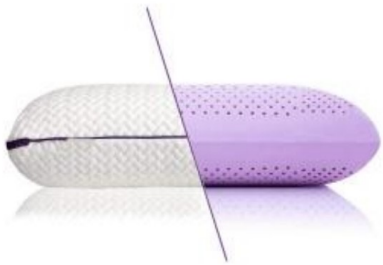

Item No. EWCL24-8-36

Description : Lavender Infused pillow

Size : 60x40x14cm

Cover: 250gsm bamboo knitted fabric, with zipper

Filling : memory foam, with ventilated holes, lavender infused

Package: PE bag/colorbox/non-woven bag