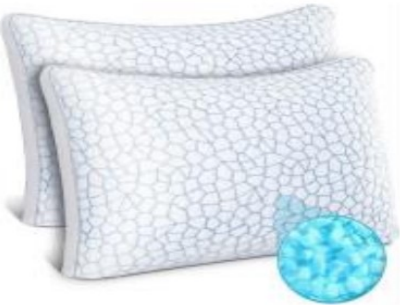

Item No. EWCL24-8-01

Description : Cooling shredded memory foam pillow

Size: 71x45cm / 91x45cm / customized size

Cover: 320gsm cooling fabric with mesh, double piping with zipper

Inner cover: polyester jersy with zipper

Filling : 92% gel shredded foam + 8% microfiber polyester

Package: Vacuum package, rolling package

Item No. EWCL24-8-02

Description : Side- sleeper shredded memory foam pillow

Size : 74x48cm /customized size

Description : Layer Adjustable Queen Pillows

Size : 71x45cm/60x40cm

Cover: Bamboo rayon cover with mesh and zipper

Filling : Shredded memory foam+memory foam plate+polyester

Package: Vacuum package,rollingpackage