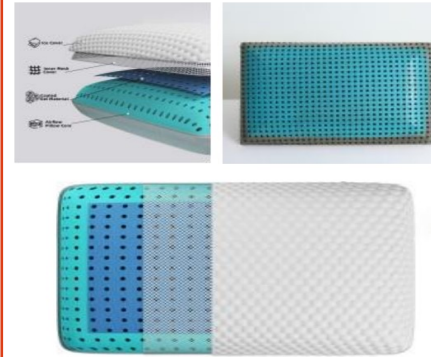

Item No. EWCL24-8-14

Description : Gel Coated Pillow
Size : 60x40x13cm; 60x40x12/10cm
Cover: Charcoal rayon infused knitted fabric+3D mesh
Filling : Charcoal infused memory foam 40D+ gel layer
Package: Non-woven bag/Colorbox