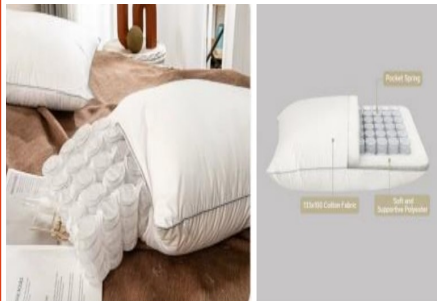

Item No. EWCL24-8-77

Description : Spring pillow

Size : 70x45cm

Cover: 133x100 cotton fabric

Filling : 5x8 spring + polyester

Package: PE bag/ non-woven bag/ color box