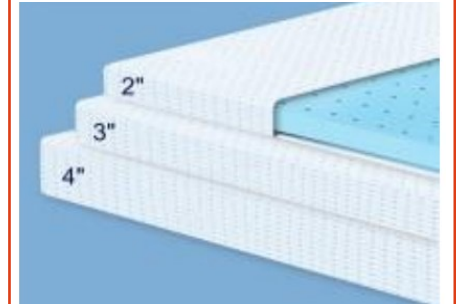

Item No. EWCL24-8-85

Description : Gel-Infused Memory Foam Mattress Topper

Size : 90x190; 135x190; 150x200; 180x200

Cover: Bambooknitted fabric +bluemeshfabric+4 corner straps

Filling : 40D/45D/50D gel infused memory foam with ventilated holes

Package: Compressed package