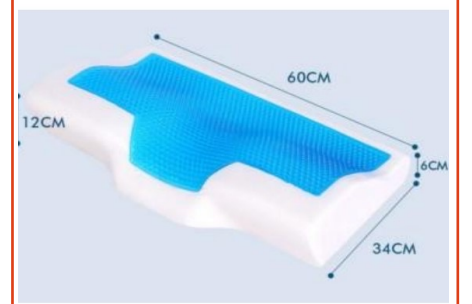

Item No. EWCL24-8-45

Description : Cervical gel pillow
Size : 60X35X12/6CM
Cover: 130gsm white mesh fabric with blue piping
Filling : memory foam 45D + gelpad
Package: PE bag/colorbox/non-woven bag