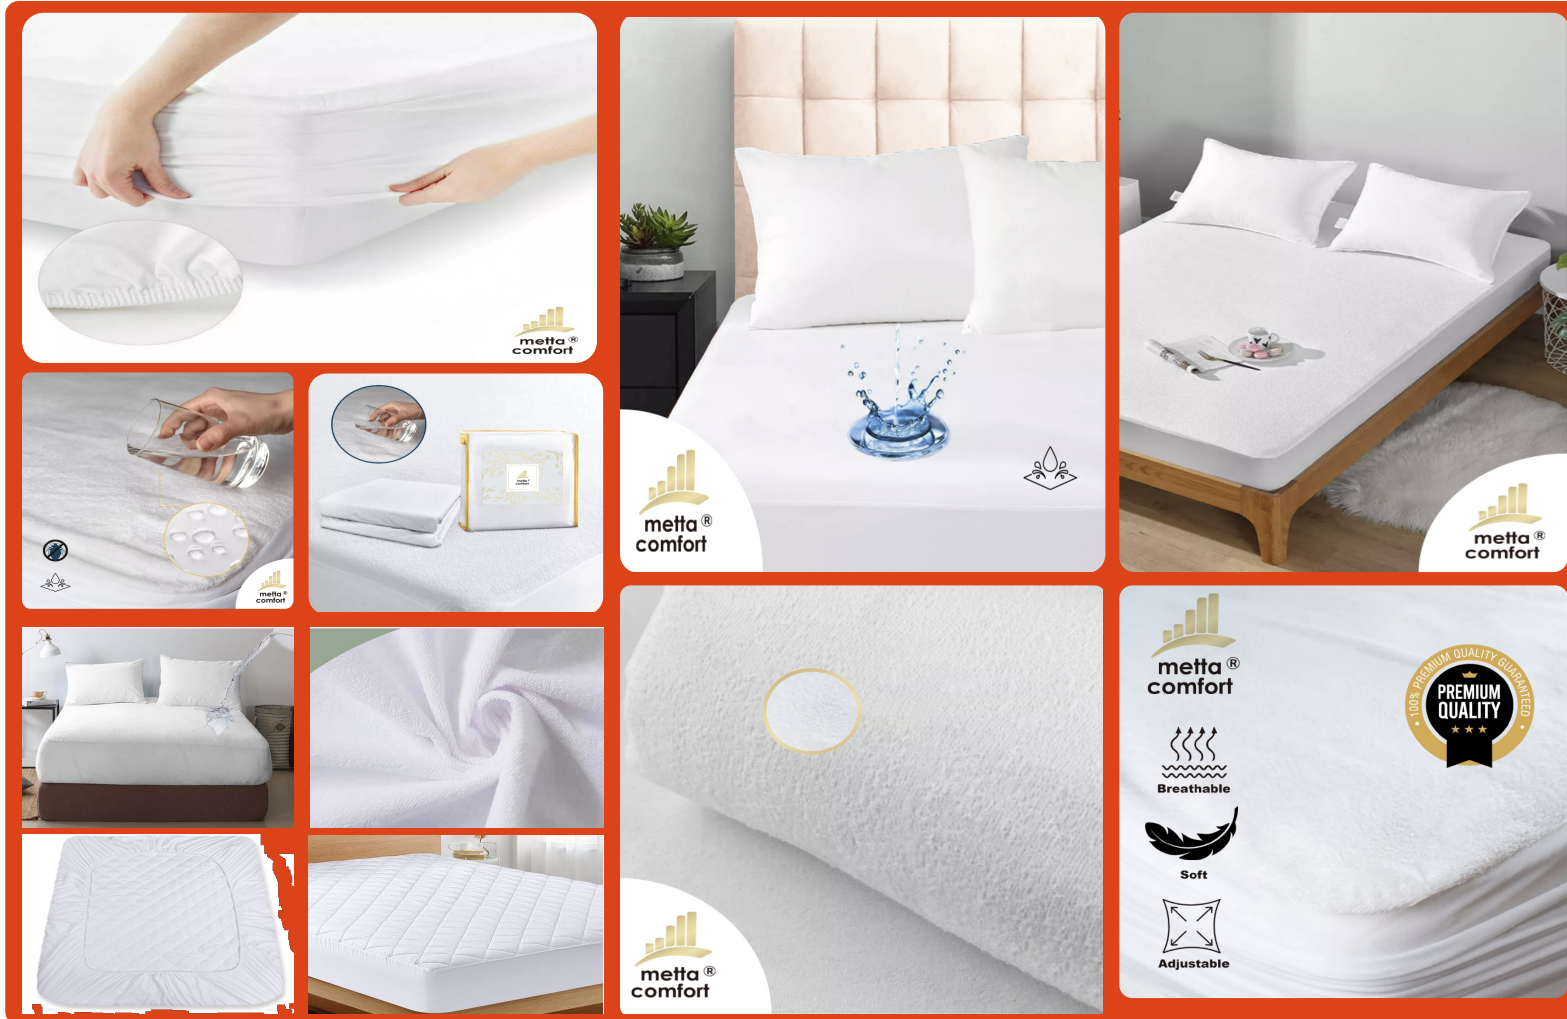

Sheet Set Queen:

- 1 Flat sheet: 220 x 240 + 10cm hem
- 1 Fitted sheet: 155 x 190 + 35cm pocket
- 2 Pillowcase: 50 x 75 + 10cm hem

Sheet Set King

- 1 Flat sheet: 270 x 245 + 10cm hem
- 1 Fitted sheet: 205 x 190 + 35cm pocket
- 2 Pillowcase: 50 x 101 + 10cm hem

Colour

GRAY

Product Size

COMFORTER FULL:

1 Comforter: 195 x 223cm

COMFORTER KING:

1 Comforter: 260 x 223cm

Case Pack

5 PCS

BRAND

metta comfort or Private Label

Product Description

Mattress Protector

Product Specification

Mattress Protector Twin /Full/Queen/King :

- * Top: 80gsm Microfiber in white
- * Inside filling: 200gsm Polyfill
- * bottom: 65gsm TPU