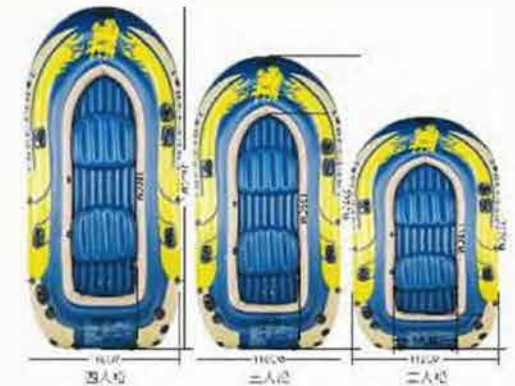

## 2022158

- Recommend Users: 1-2
- Size: 175 x 130 x 40CM
- Age: +10 years old
- Material: PVC 0.6mm

## 2022159

- Recommend Users: 1-2
- Size: 00 x 00 x 00CM
- Age: +10 years old
- Material: PVC 0.0mm

**2022160**

- Recommend Users: 1-2
- Size: 00 x 00 x 00CM
- Age: +10 years old
- Material: PVC 0.0mm

**2022162**

- Recommend Users: 1-2
- Size: 00 x 00 x 00CM
- Age: +10 years old
- Material: PVC 0.0mm

**2022161**

- Recommend Users: 1-2
- Size: 00 x 00 x 00CM
- Age: +10 years old
- Material: PVC 0.0mm

**OARS**  
aluminum oars break down in five sections for easy storage and portability